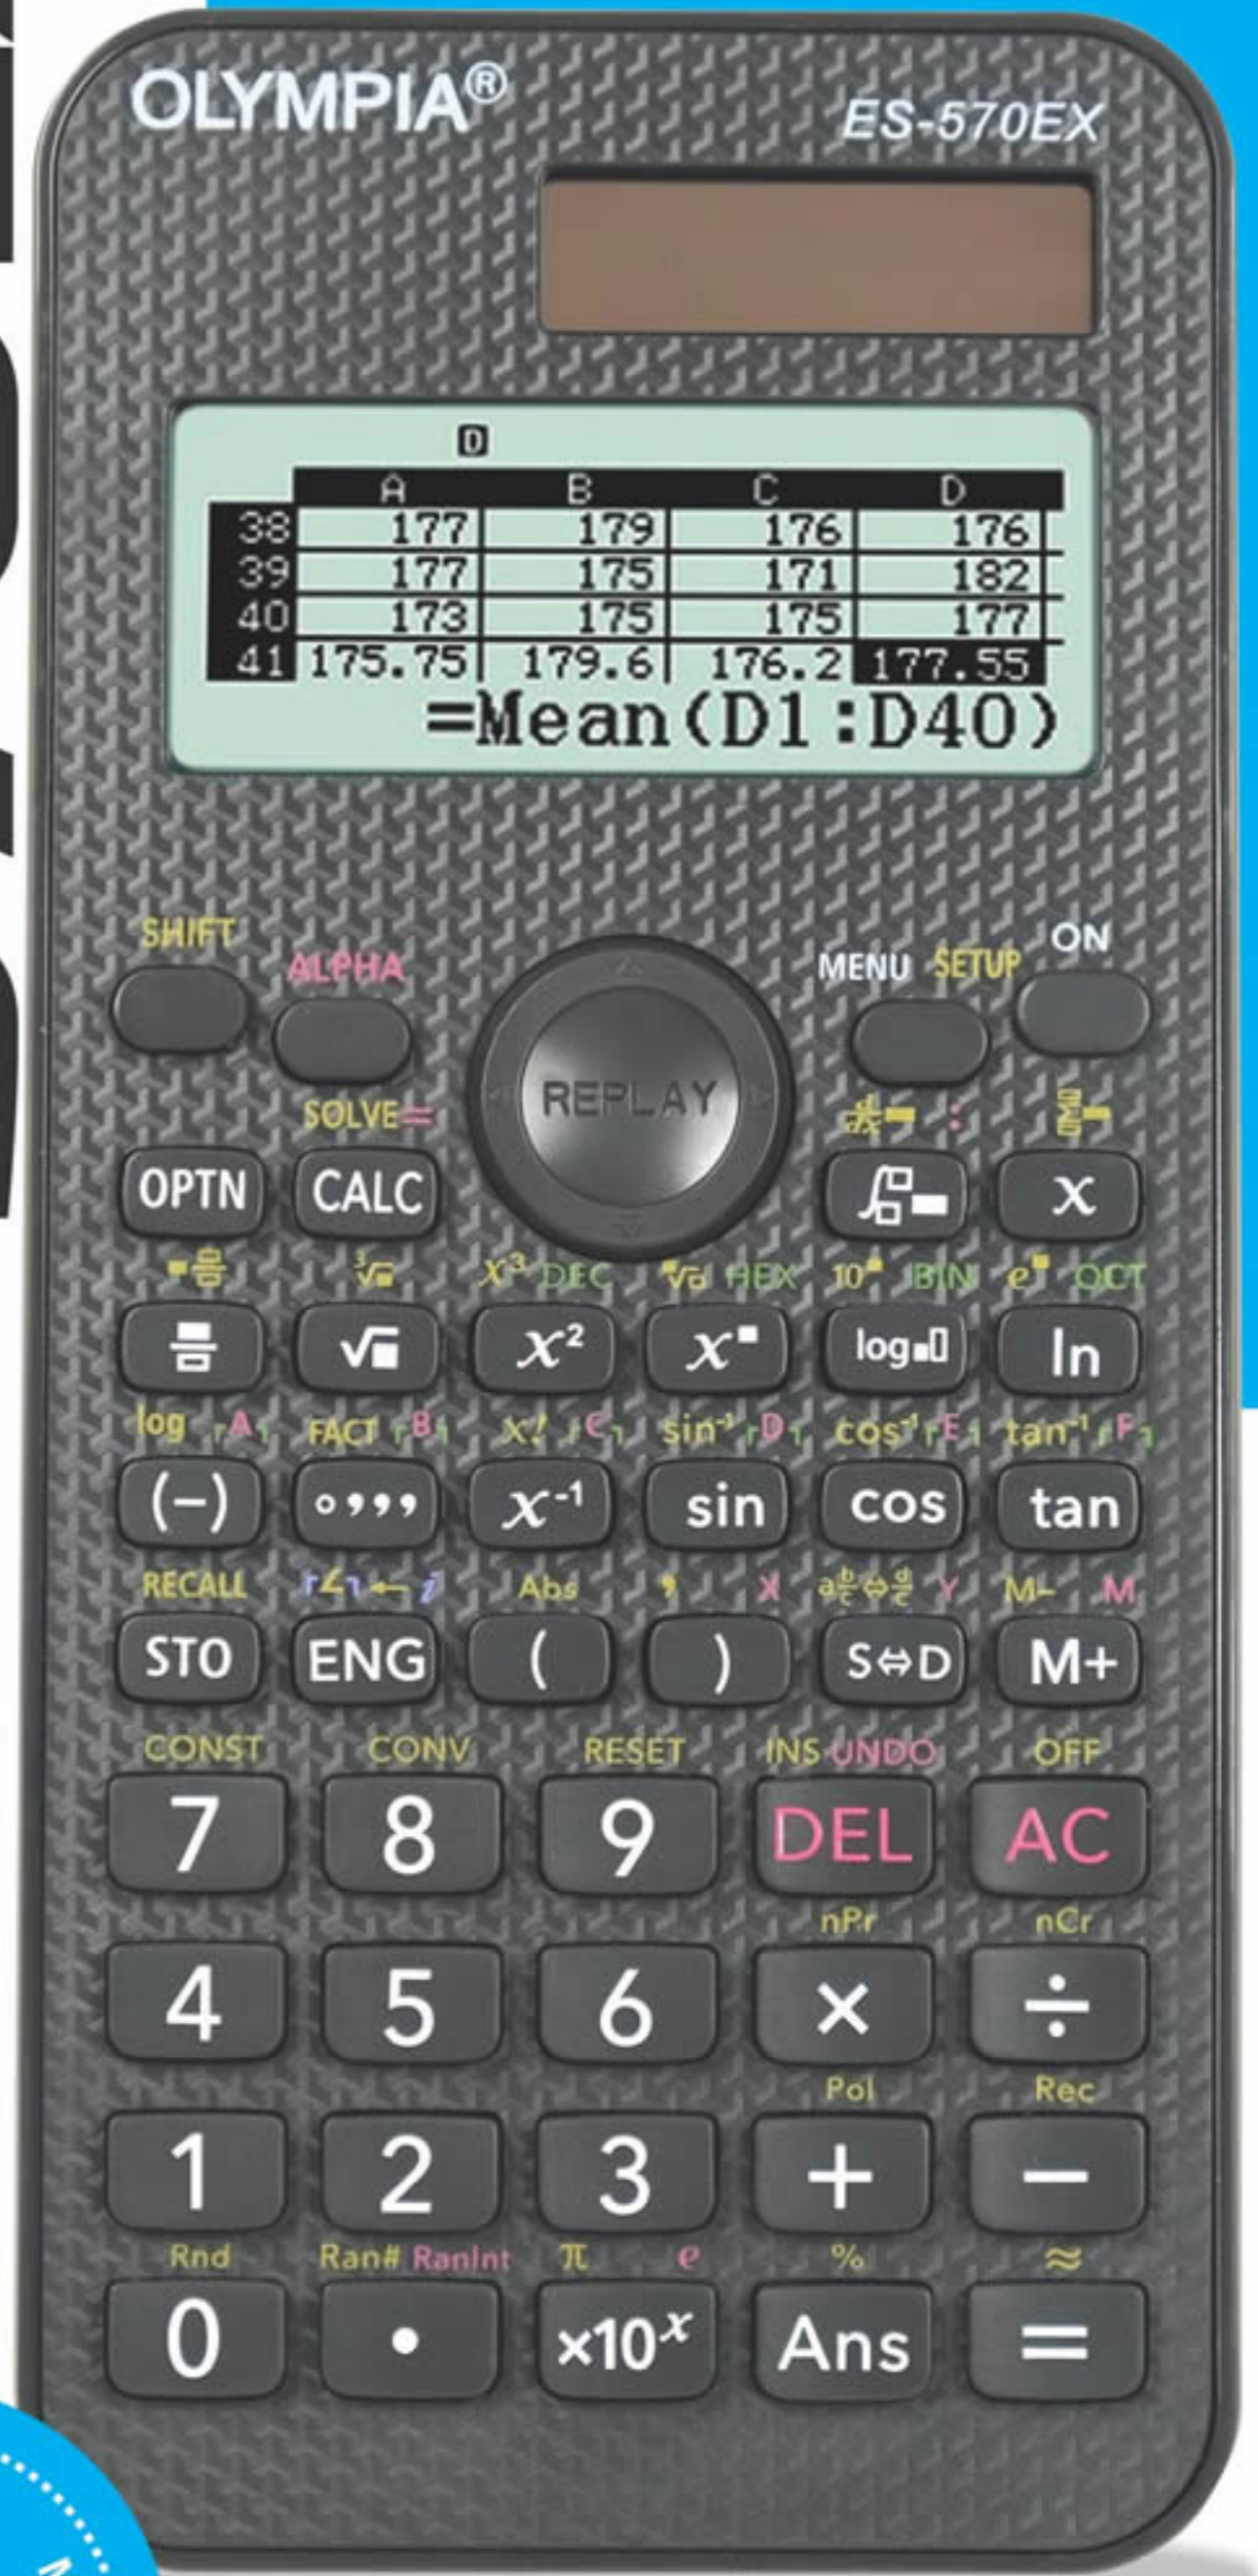

OLYMPIA[®] SCIENTIFIC CALCULATOR

ES-570EX

10+2
DIGITS

552
FUNCTIONS

2-LINE
DISPLAY

DOT
MATRIX

2 PCS
CELL
BATTERY

PLASTIC
KEYS

AUTO
POWER
OFF

RESET
BUTTON

FEATURES

- New elegant design
- Large and High resolution display
- Solar Power and included with 2 pcs cell batteries for extra durable usage
- High performance functions and speed
- An engraving of "Olympia" at the back of calculator to show authenticity
- Easy and convenient to replace 2pcs cell batteries with battery cover